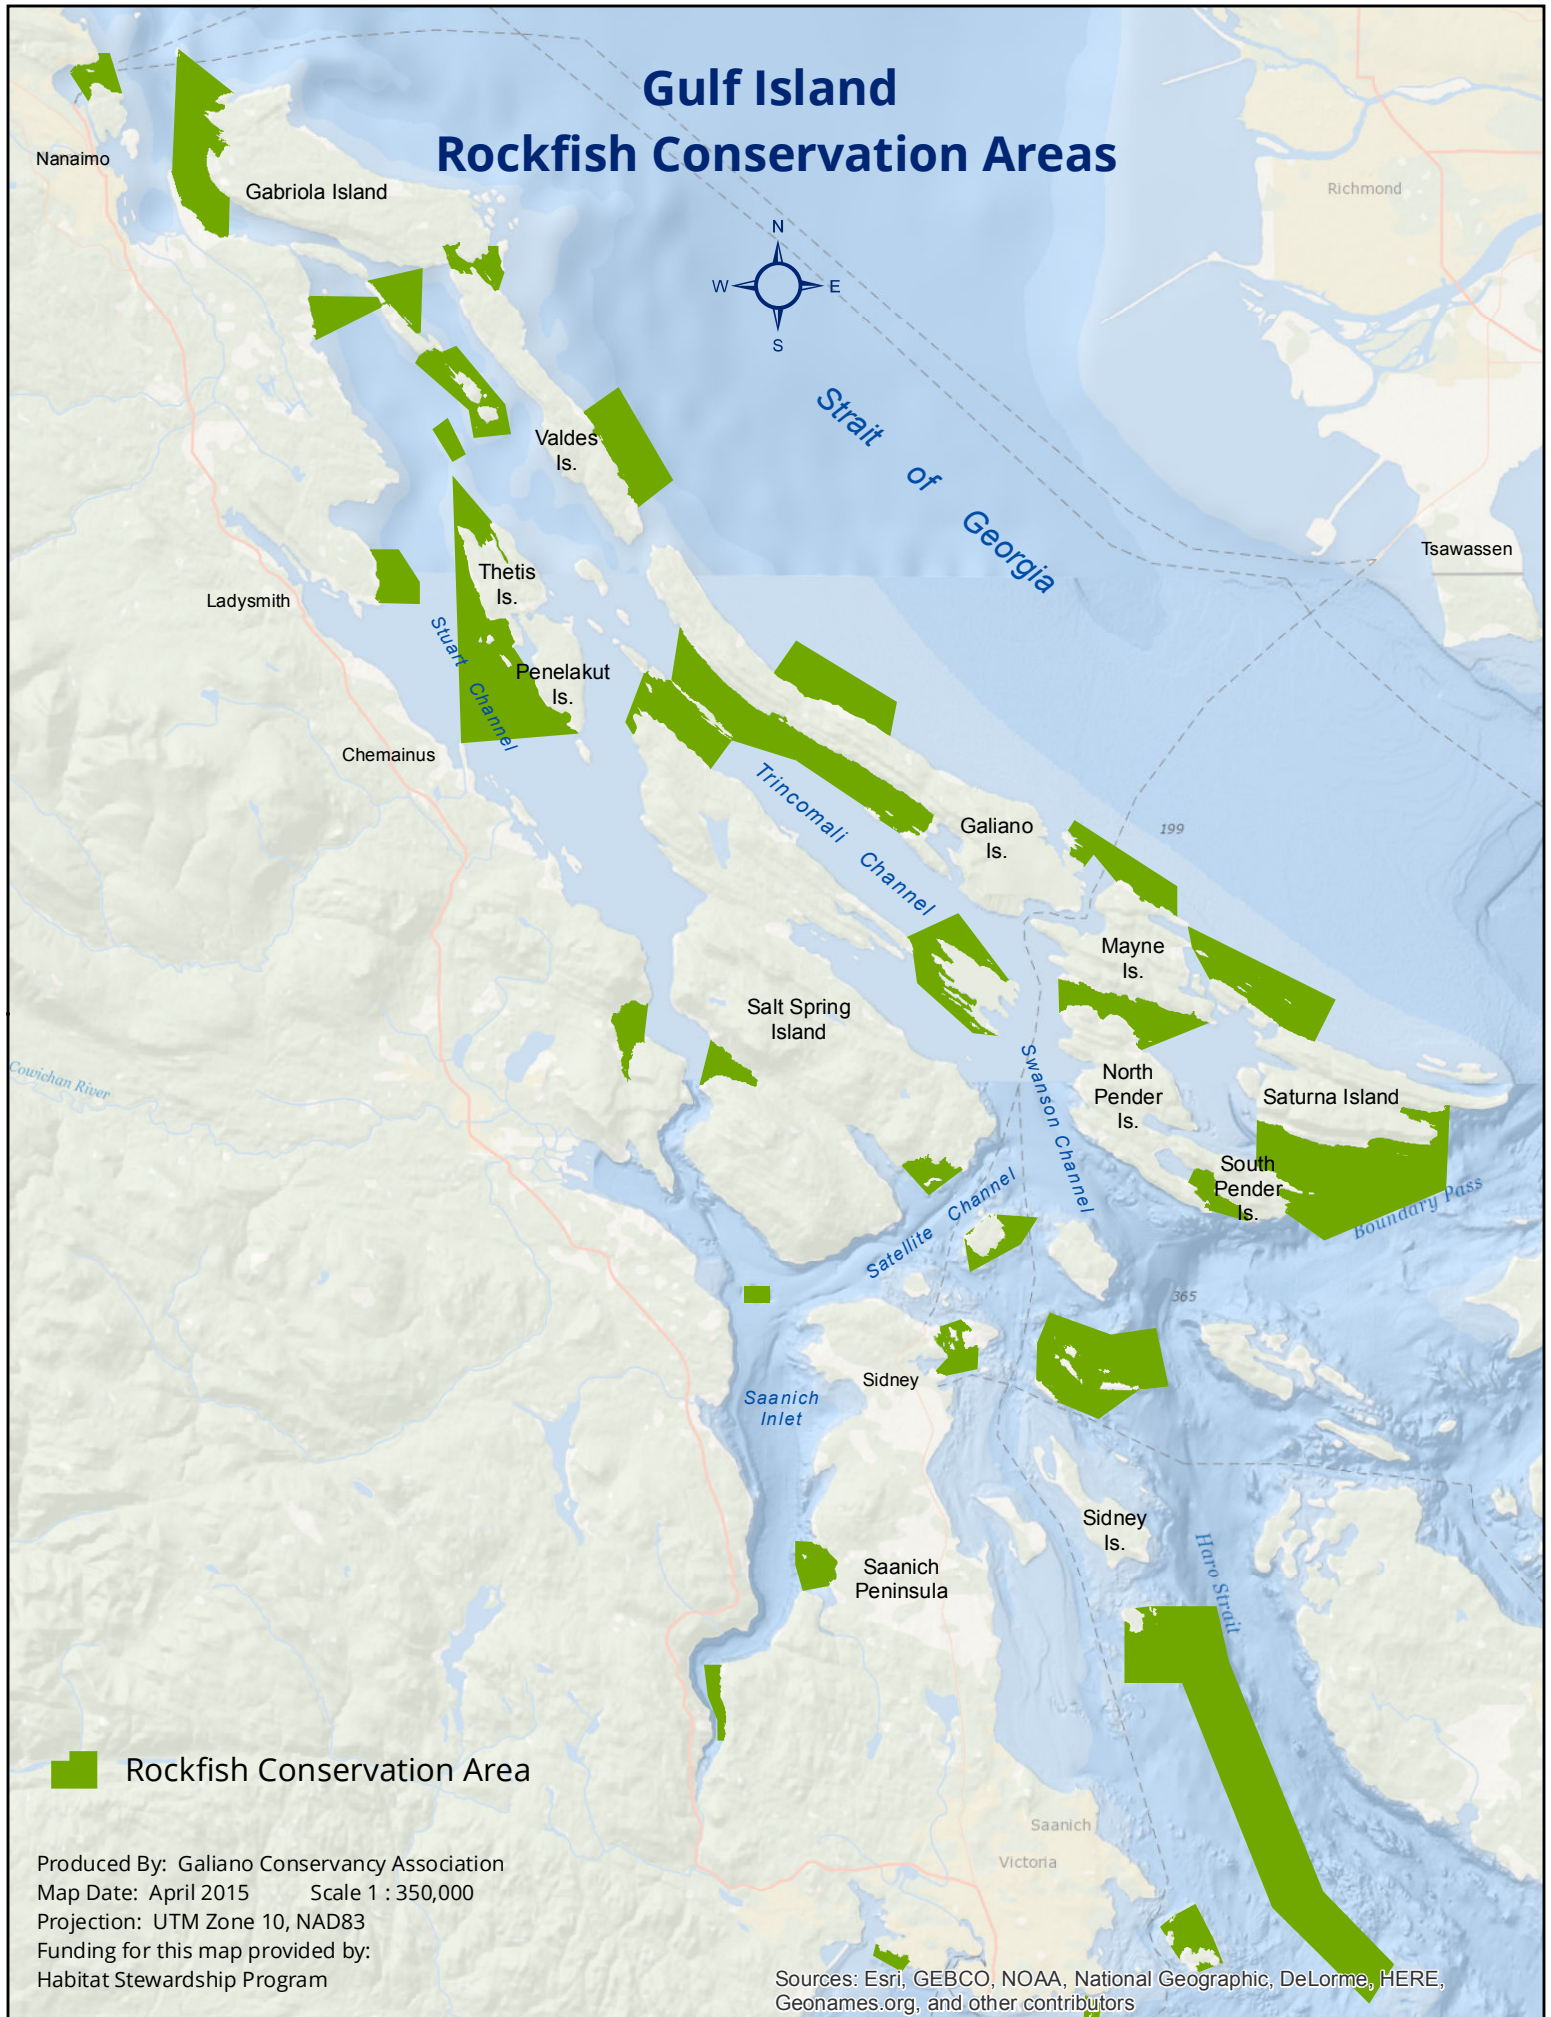

Gulf Island Rockfish Conservation Areas

 Rockfish Conservation Area

Produced By: Galiano Conservancy Association
Map Date: April 2015 Scale 1 : 350,000
Projection: UTM Zone 10, NAD83
Funding for this map provided by:
Habitat Stewardship Program

Sources: Esri, GEBCO, NOAA, National Geographic, DeLorme, HERE, Geonames.org, and other contributors